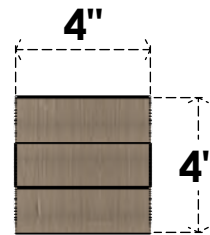

ITEM NUMBER: CORU04X04X04CARRCPR

4"W X 4"D X 4"H SERIES 1 WIDE CARMEL ROUGH CEDAR TIMBERTHANE FAUX WOOD CORBEL, PRIMED

SIDE PROFILE

FRONT PROFILE

ISOMETRIC

EKENA MILLWORK
2300 WEST MAIN ST.
CLARKSVILLE, TX 75426
TOLL FREE: 866-607-0453
WWW.EKENAMILLWORK.COM

NOTES

1. INSTALLATION TO BE COMPLETED IN ACCORDANCE WITH MANUFACTURER'S SPECIFICATIONS.
2. DRAWING MAY NOT BE TO SCALE
3. THIS DRAWING IS INTENDED FOR DESIGN AND PLANNING PURPOSES ONLY.
4. ALL INFORMATION CONTAINED HEREIN WAS CURRENT AT THE TIME OF DEVELOPMENT BUT MUST BE REVIEWED AND APPROVED BY THE PRODUCT MANUFACTURER TO BE CONSIDERED ACCURATE.
5. TIMBERTHANE ARCHITECTURAL PRODUCTS ARE MADE FROM HIGH DENSITY URETHANE AND COME FACTORY PRIMED