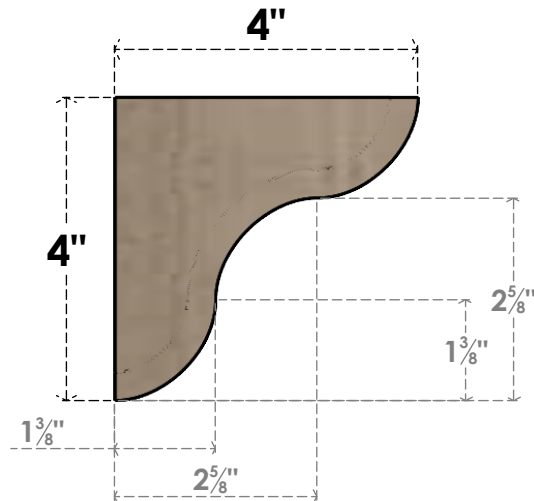

ITEM NUMBER: CORU04X04X04CARRCPR

4"W X 4"D X 4"H SERIES 1 WIDE CARMEL ROUGH CEDAR TIMBERTHANE FAUX WOOD CORBEL, PRIMED

SIDE PROFILE

FRONT PROFILE

ISOMETRIC

EKENA MILLWORK
2300 WEST MAIN ST.
CLARKSVILLE, TX 75426
TOLL FREE: 866-607-0453
WWW.EKENAMILLWORK.COM

NOTES

1. INSTALLATION TO BE COMPLETED IN ACCORDANCE WITH MANUFACTURER'S SPECIFICATIONS.
2. DRAWING MAY NOT BE TO SCALE
3. THIS DRAWING IS INTENDED FOR DESIGN AND PLANNING PURPOSES ONLY.
4. ALL INFORMATION CONTAINED HEREIN WAS CURRENT AT THE TIME OF DEVELOPMENT BUT MUST BE REVIEWED AND APPROVED BY THE PRODUCT MANUFACTURER TO BE CONSIDERED ACCURATE.
5. TIMBERTHANE ARCHITECTURAL PRODUCTS ARE MADE FROM HIGH DENSITY URETHANE AND COME FACTORY PRIMED