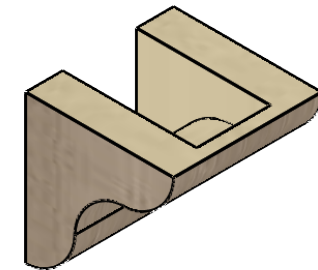

ITEM NUMBER: CORU04X04X04CARRCPR

4"W X 4"D X 4"H SERIES 1 WIDE CARMEL ROUGH CEDAR TIMBERTHANE FAUX WOOD CORBEL, PRIMED

SIDE PROFILE

FRONT PROFILE

ISOMETRIC

EKENA MILLWORK
2300 WEST MAIN ST.
CLARKSVILLE, TX 75426
TOLL FREE: 866-607-0453
WWW.EKENAMILLWORK.COM

NOTES

1. INSTALLATION TO BE COMPLETED IN ACCORDANCE WITH MANUFACTURER'S SPECIFICATIONS.
2. DRAWING MAY NOT BE TO SCALE
3. THIS DRAWING IS INTENDED FOR DESIGN AND PLANNING PURPOSES ONLY.
4. ALL INFORMATION CONTAINED HEREIN WAS CURRENT AT THE TIME OF DEVELOPMENT BUT MUST BE REVIEWED AND APPROVED BY THE PRODUCT MANUFACTURER TO BE CONSIDERED ACCURATE.
5. TIMBERTHANE ARCHITECTURAL PRODUCTS ARE MADE FROM HIGH DENSITY URETHANE AND COME FACTORY PRIMED